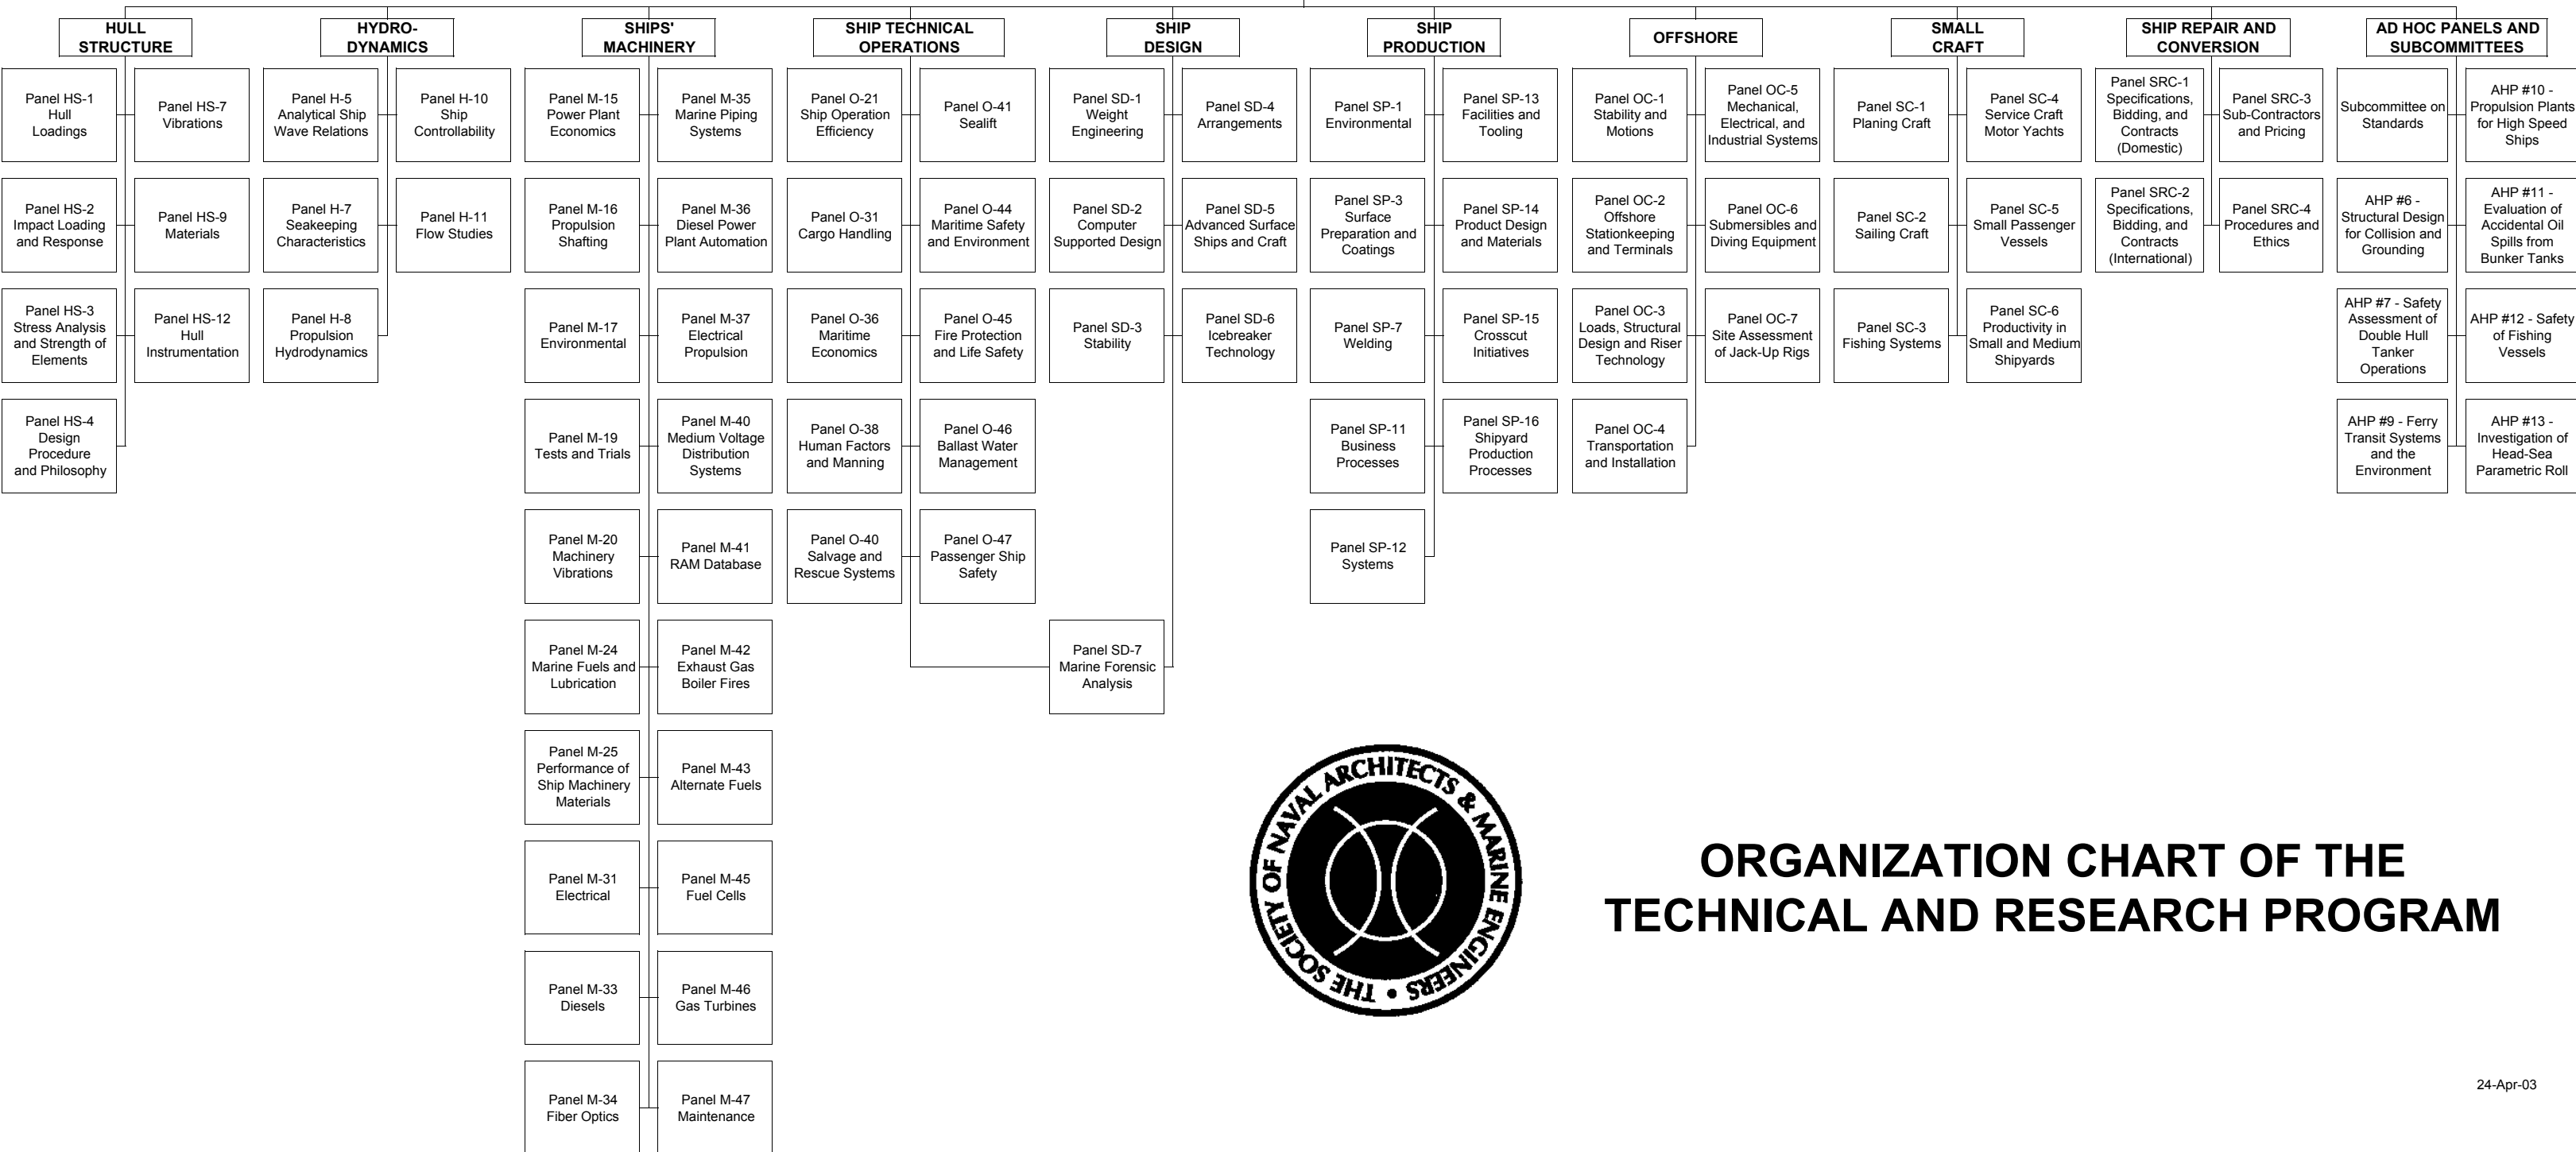

SNAME COUNCIL AND EXECUTIVE COMMITTEE

T&R STEERING COMMITTEE

ORGANIZATION CHART OF THE TECHNICAL AND RESEARCH PROGRAM