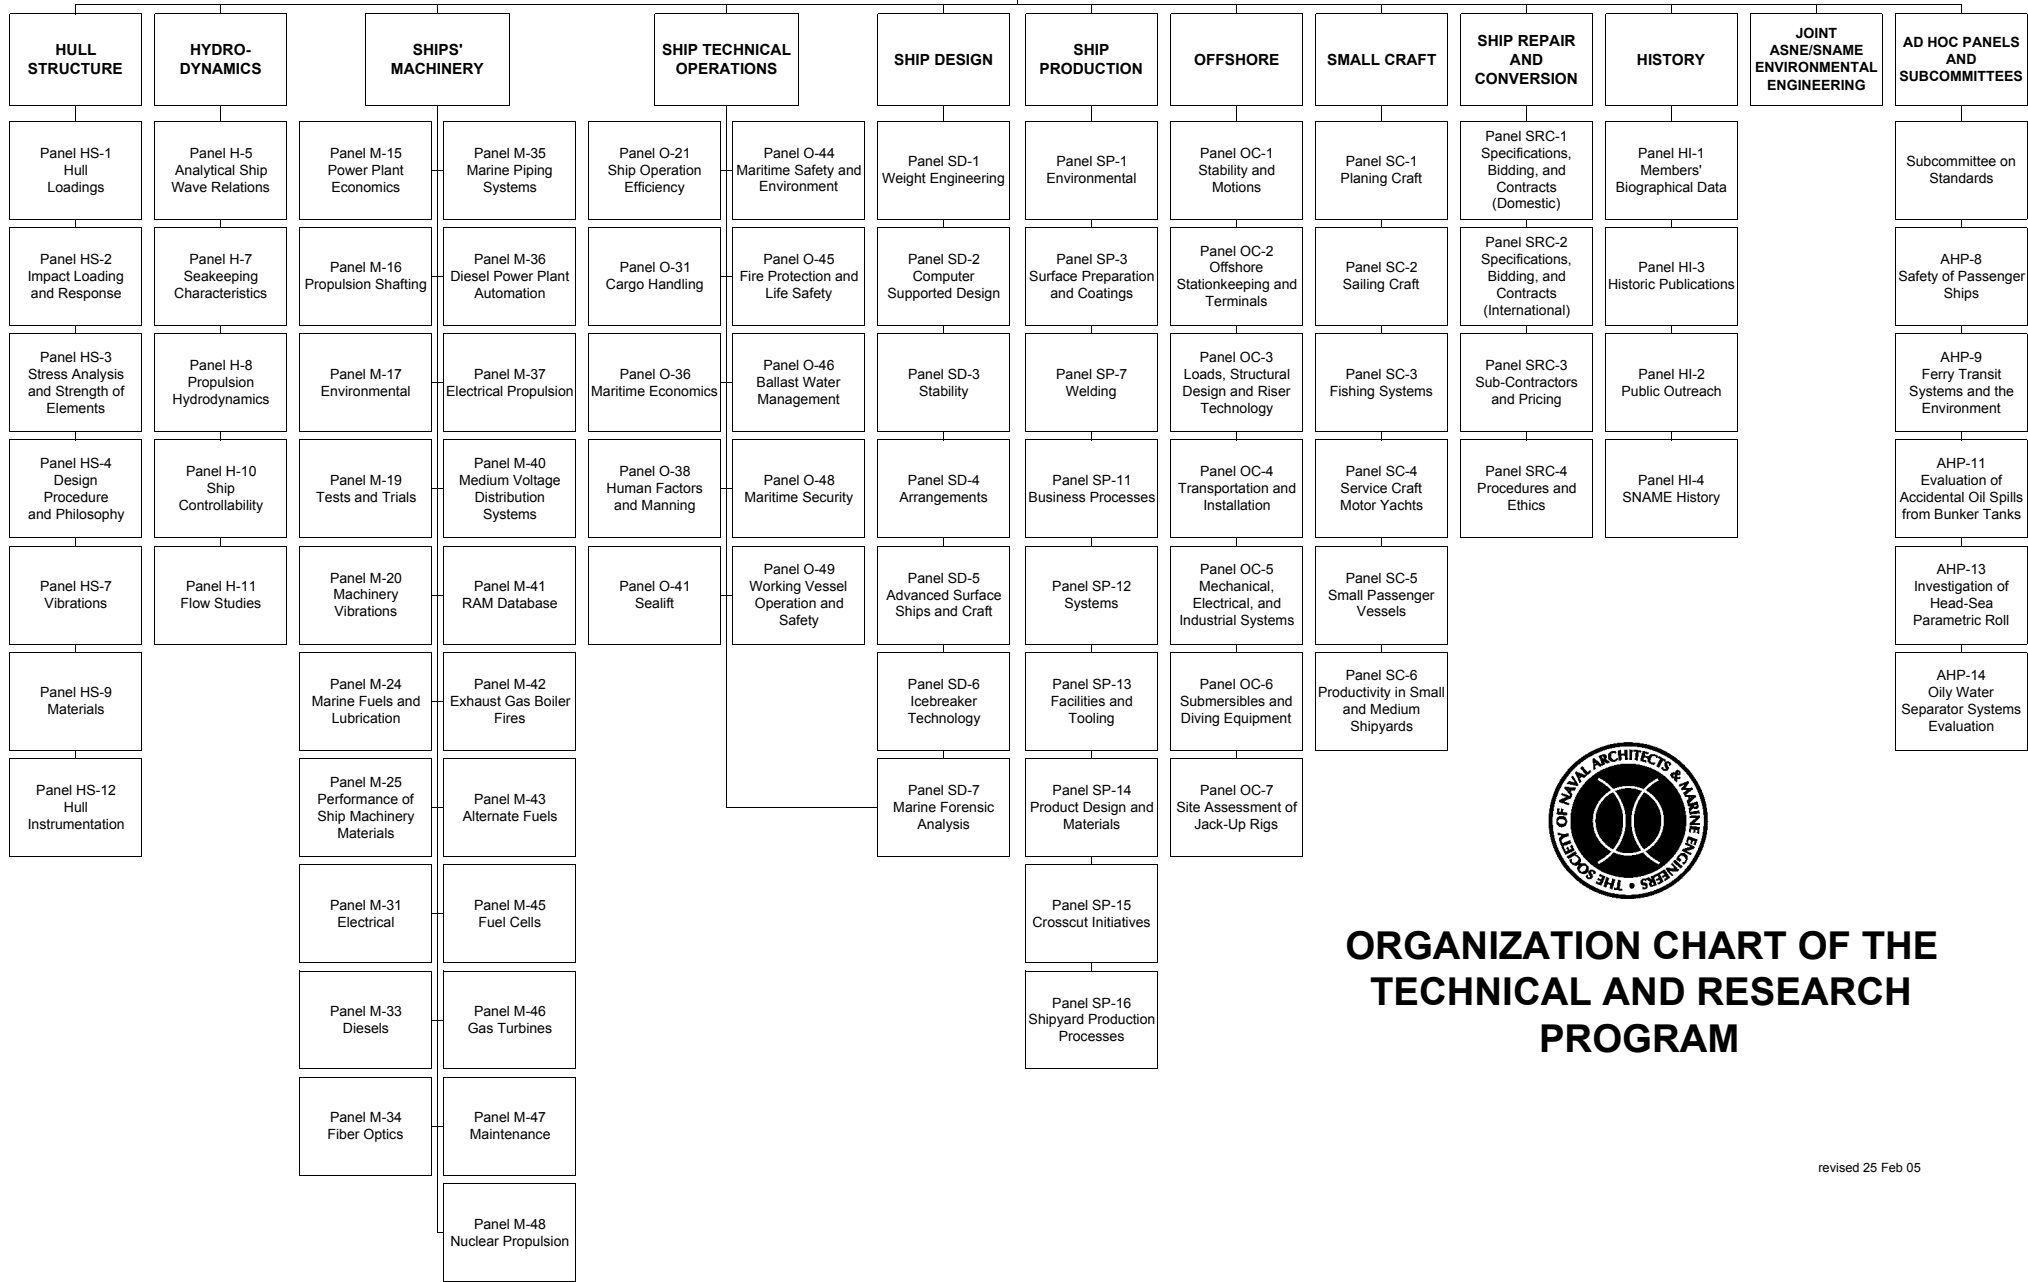

SNAME COUNCIL AND EXECUTIVE COMMITTEE

T&R STEERING COMMITTEE

ORGANIZATION CHART OF THE TECHNICAL AND RESEARCH PROGRAM